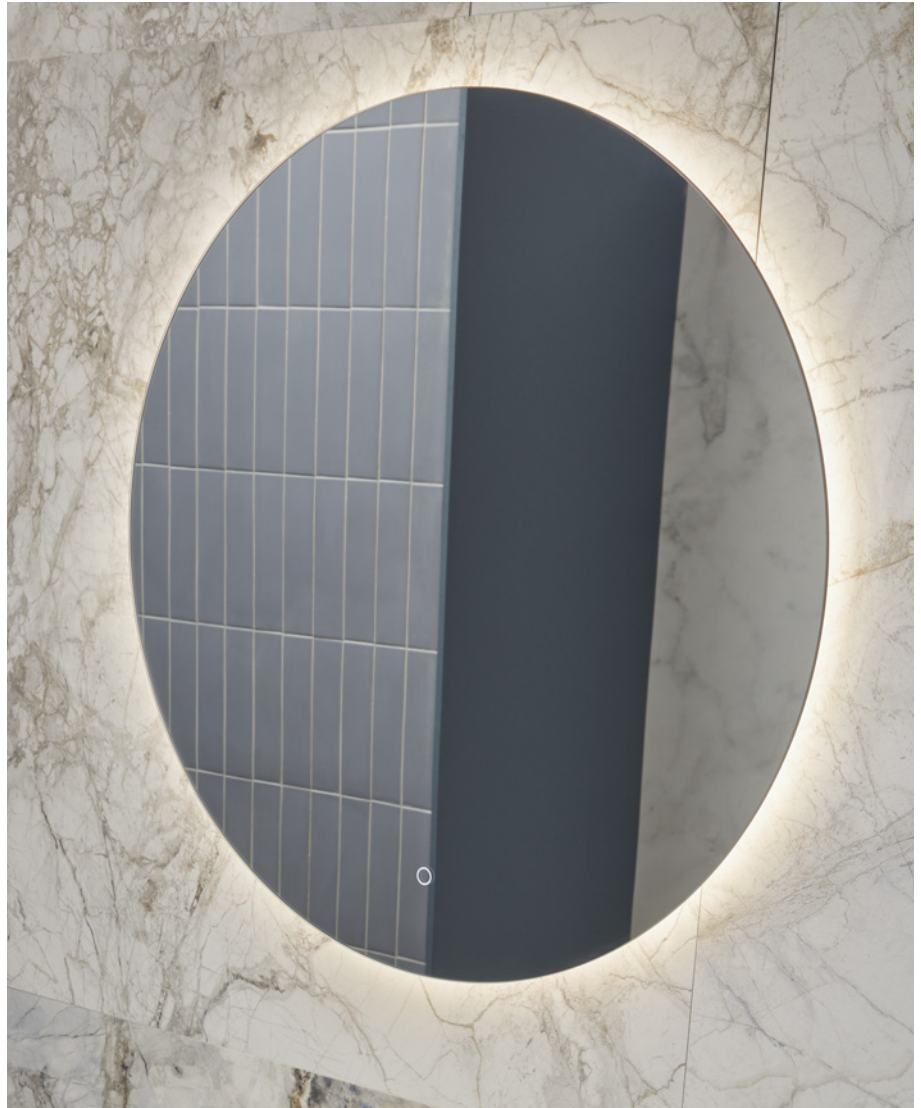

PORTAL MIRRORS

Portal's sleek profile is paired with an ambient back-lit design, creating a soft halo of light.

- Variable & dimmable LEDs provide warmth and brightness from an invigorating daylight white (6000k) to a relaxing warm white (2700k)
- Touch control button turns the mirror LEDs on/off and control their intensity & temperature
- An integrated heated demister pad will heat the mirror to prevent it from misting in even the steamiest of bathrooms.
- Can be hung portrait or landscape (excluding circular)
- IP44 rated for safe use in the bathroom

Portal 600mm Illuminated Circular Mirror
600(w) x 600(h) x 29(d)mm