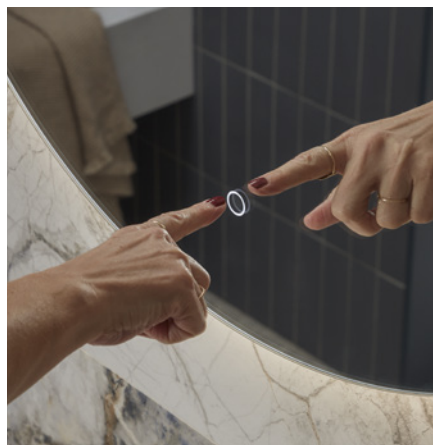

PTM60C £250.00

Portal 800mm Illuminated Circular Mirror
800(w) x 800(h) x 29(d)mm

PTM80C £310.00

Portal 500mm Illuminated Mirror
500(w) x 700(h) x 29(d)mm

PTM050 £250.00

Portal 600mm Illuminated Mirror
600(w) x 800(h) x 29(d)mm

PTM060 £290.00

Portal 1000mm Illuminated Mirror
1000(w) x 500(h) x 29(d)mm

PTM100 £350.00