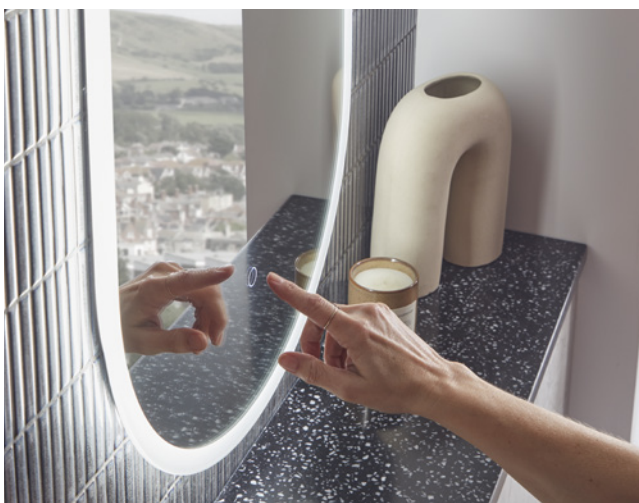

MIRROR FEATURES

Discover our collection of mirrors encompassing a wealth of design features to brighten up your bathroom.

Light Temperature Changing Technology

This lets you create the perfect bathroom environment by enabling you to adjust the warmth of your mirror illumination to suit both the task in hand and time of day. Kick-start your day with bright, invigorating daylight. Then choose a natural light to apply make-up and a warm light for sleepy late evening tasks.

Light temperature ranges from 2700K (Warm White) to 6000K (Daylight White). You can also adjust the intensity of the light to be as bright or as dim as you wish.

Steam Free

Many of our mirrors feature a heated demister pad to keep your mirror steam-free. You'll really appreciate never having to wipe it down again!

The heated demister pad heats the mirror to a few degrees above room temperature within 2-3 minutes, preventing the mirror from misting in even the steamiest of bathrooms.

Infrared Switch

Easy to use, an infrared switch allows you to control the mirror with just the wave of your hand, without touching it.

Important: When mounting mirrors with infrared switches, the sensor must be at least 150mm from an adjacent wall or obstruction to ensure the switch can function properly.

See individual details on each mirror for applicable features.

Touch Sensor

Control your lighting with just the touch of a button. Our easy to use touch sensor mirrors allow you to effortlessly switch between lighting modes to create your perfect ambience.

Bathroom Safety

Tavistock mirrors have been tested for compliance with electrical equipment safety regulations. Our illuminated mirrors are IP44 rated and suitable for use within the bathroom.