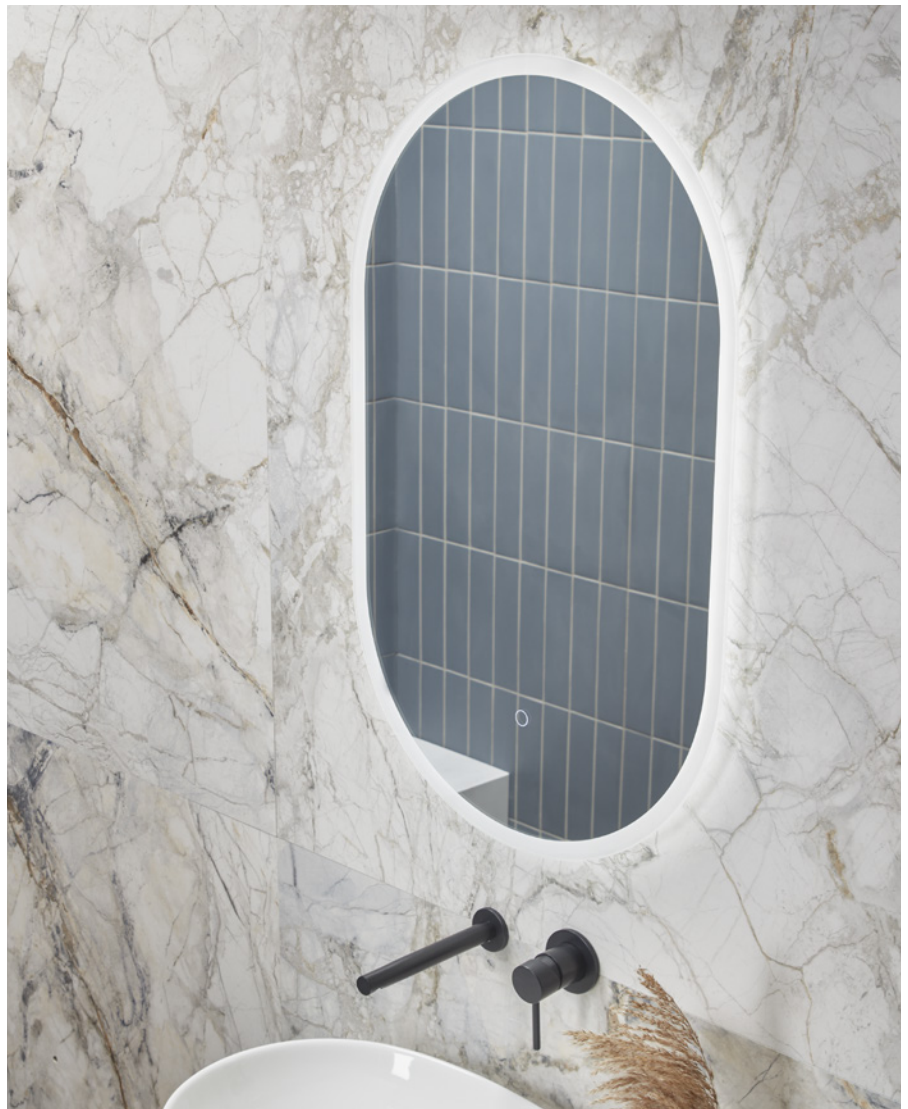

Beta 600mm Illuminated Circular Mirror
600(w) x 600(h) x 22(d)mm

BTM60C £322.00

Beta 800mm Illuminated Circular Mirror
800(w) x 800(h) x 22(d)mm

BTM80C £404.00

Beta Illuminated Oval Mirror
500(w) x 700(h) x 25(d)mm

BTM50V £325.00

Beta Illuminated Pill Mirror
500(w) x 800(h) x 25(d)mm

BTM50P £350.00

Beta 450mm Illuminated Mirror
450(w) x 600(h) x 22(d)mm

BTM045 £314.00

Beta 500mm Illuminated Mirror
500(w) x 700(h) x 22(d)mm

BTM050 £339.00

Beta 600mm Illuminated Mirror
600(w) x 800(h) x 22(d)mm

BTM060 £367.00

Beta 1200mm Illuminated Mirror
1200(w) x 600(h) x 22(d)mm

BTM120 £497.00

TAKE A LOOK
See our Beta features video

ASTER MIRRORS