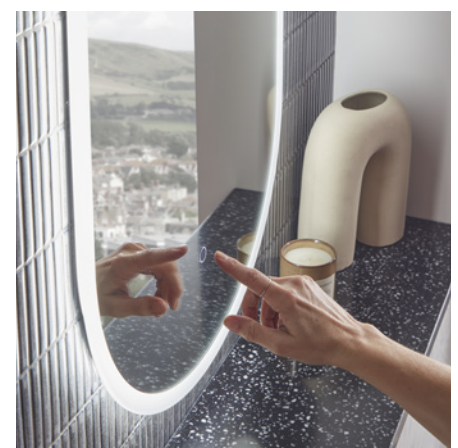

BETA MIRRORS

With its slim good looks, Beta offers great choice in sizes whatever your bathroom requirements.

- Energy efficient LEDs provide bright, practical task lighting
- Variable & dimmable LEDs provide warmth and brightness from an invigorating daylight white (6000k) to a relaxing warm white (2700k)
- Touch control buttons turn the mirror LEDs on/off and control their intensity & temperature
- An integrated heated demister pad will heat the mirror to prevent it from misting in even the steamiest of bathrooms.
- Rectangular versions can be mounted landscape & portrait
- IP44 rated for safe use in the bathroom

Beta 600mm Illuminated Circular Mirror
600(w) x 600(h) x 22(d)mm

BTM60C £322.00

Beta 800mm Illuminated Circular Mirror
800(w) x 800(h) x 22(d)mm

BTM80C £404.00

Beta Illuminated Oval Mirror
500(w) x 700(h) x 25(d)mm

BTM50V £325.00

Beta Illuminated Pill Mirror
500(w) x 800(h) x 25(d)mm

BTM50P £350.00

Beta 450mm Illuminated Mirror
450(w) x 600(h) x 22(d)mm

BTM045 £314.00

Beta 500mm Illuminated Mirror
500(w) x 700(h) x 22(d)mm

BTM050 £339.00

Beta 600mm Illuminated Mirror
600(w) x 800(h) x 22(d)mm

BTM060 £367.00

Beta 1200mm Illuminated Mirror
1200(w) x 600(h) x 22(d)mm

BTM120 £497.00

TAKE A LOOK
See our Beta features video